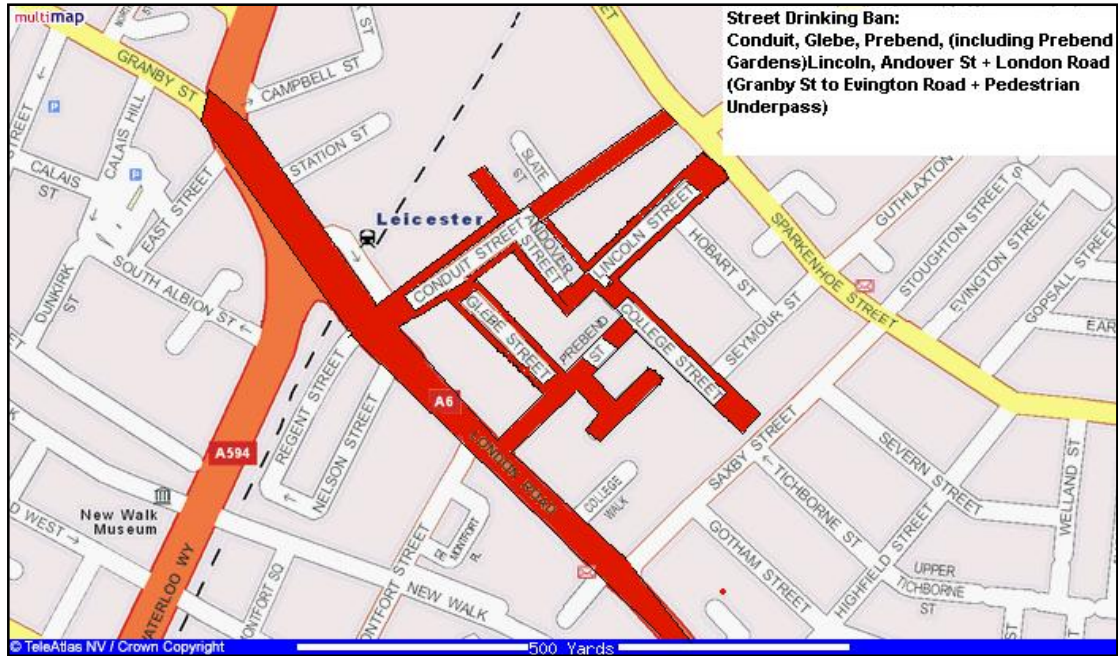

SPINNEY HILL DRINKING BAN: FROM 0001HRS MONDAY 5TH FEB 07.

http://www.stpetersnm.com/neighbourhood_cs_your_police.html

LONDON RD/CONDUIT STREET AREA:

SPARROW PARK AREA